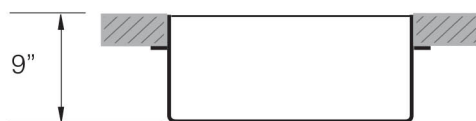

TOPZERO®

GRAZ TZ R450

Seamless Edge Stainless Steel Sink

GENERAL

Fine quality sink bowls formed of 16 gauge BA 304 18/10 nickel bearing stainless steel.

DESIGN FEATURES

Bowl Depth : 9"
Finish : Soft Satin Finish
Underside : Sound absorbing pads and special paint
Drain Opening : 3-1/2"

OPTIONAL ACCESSORIES

Stainless Steel Bottom Grid
Bamboo Cutting Board
Stainless Steel Drying Rack
Stainless Steel Colander

SINK DIMENSIONS (INCHES)

"Patented in USA; Foreign Patents Pending"

INSTALLATION PROFILE *