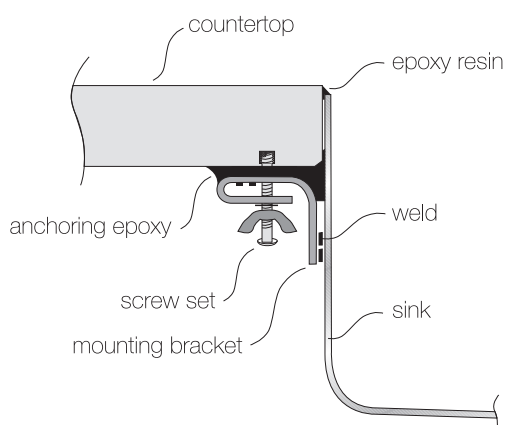

TOPZERO®

GRAZ TZ R450

Seamless Edge Stainless Steel Sink

GENERAL

Fine quality sink bowls formed of 16 gauge BA 304 18/10 nickel bearing stainless steel.

DESIGN FEATURES

Bowl Depth : 9"
Finish : Soft Satin Finish
Underside : Sound absorbing pads and special paint
Drain Opening : 3-1/2"

OPTIONAL ACCESSORIES

Stainless Steel Bottom Grid
Bamboo Cutting Board
Stainless Steel Drying Rack
Stainless Steel Colander

SINK DIMENSIONS (INCHES)

"U.S. and Foreign Patents Pending"

INSTALLATION PROFILE *

Watch the TopZero Sink
Installation video on [YouTube](#)

follow / like us @