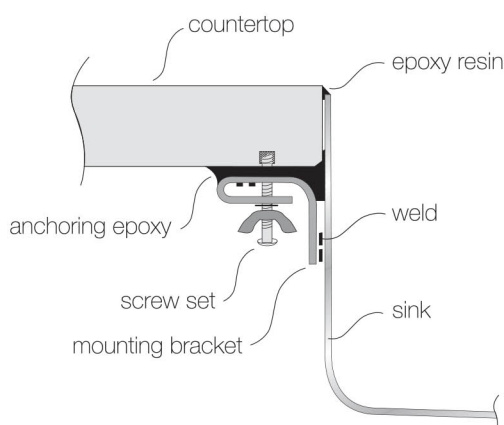

TOPZERO®

GRAZ TZ R450

Seamless Edge Stainless Steel Sink

GENERAL

Fine quality sink bowls formed of 16 gauge BA 304 18/10 nickel bearing stainless steel.

DESIGN FEATURES

Bowl Depth : 9"
Finish : Soft Satin Finish
Underside : Sound absorbing pads and special paint
Drain Opening : 3-1/2"

OPTIONAL ACCESSORIES

Stainless Steel Bottom Grid
Bamboo Cutting Board
Stainless Steel Drying Rack
Stainless Steel Colander

SINK DIMENSIONS (INCHES)

"Patented in USA; Foreign Patents Pending"

INSTALLATION PROFILE *

Watch the TopZero Sink
Installation video on [YouTube](#)

follow / like us @