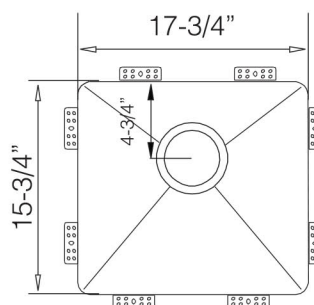

TOPZERO®

GRAZ TZ R450

Seamless Edge Stainless Steel Sink

GENERAL

Fine quality sink bowls formed of 16 gauge BA 304 18/10 nickel bearing stainless steel.

DESIGN FEATURES

Bowl Depth : 9"
Finish : Soft Satin Finish
Underside : Sound absorbing pads and special paint
Drain Opening : 3-1/2"

OPTIONAL ACCESSORIES

Stainless Steel Bottom Grid
Bamboo Cutting Board
Stainless Steel Drying Rack
Stainless Steel Colander

SINK DIMENSIONS (INCHES)

"Patented in USA; Foreign Patents Pending"

INSTALLATION PROFILE *