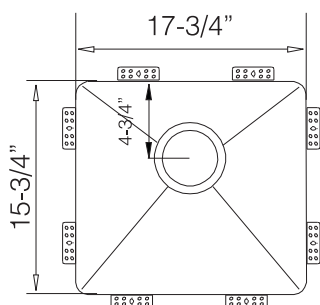

TOPZERO®

GRAZ TZ R450

Seamless Edge Stainless Steel Sink

GENERAL

Fine quality sink bowls formed of 16 gauge BA 304 18/10 nickel bearing stainless steel.

DESIGN FEATURES

Bowl Depth : 9"
Finish : Soft Satin Finish
Underside : Sound absorbing pads and special paint
Drain Opening : 3-1/2"

OPTIONAL ACCESSORIES

Stainless Steel Bottom Grid
Bamboo Cutting Board
Stainless Steel Drying Rack
Stainless Steel Colander

SINK DIMENSIONS (INCHES)

"U.S. and Foreign Patents Pending"

INSTALLATION PROFILE *