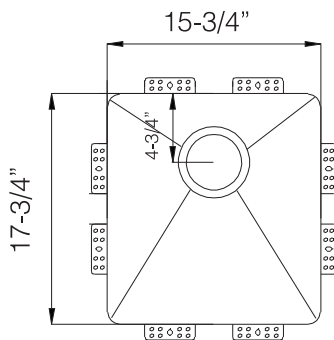

TOPZERO®

LISBON TZ R400

Seamless Edge Stainless Steel Sink

GENERAL

Fine quality sink bowls formed of 18 gauge BA 304 18/10 nickel bearing stainless steel.

DESIGN FEATURES

Bowl Depth : 9"
Finish : Soft Satin Finish
Underside : Aluminum Coated Premium Sound Absorbing Pads
Drain Opening : 3-1/2"

OPTIONAL ACCESSORIES

Stainless Steel Bottom Grid
Bamboo Cutting Board
Stainless Steel Drying Rack

SINK DIMENSIONS (INCHES)

INSTALLATION PROFILE *

Watch the TopZero Sink
Installation video on [YouTube](#)

SPECIFICATIONS