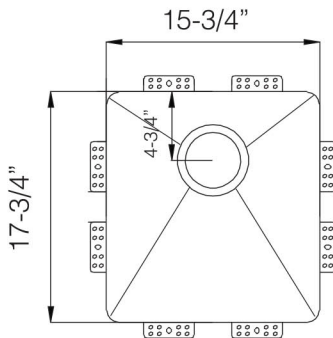

TOPZERO®

LISBON TZ R400

Seamless Edge Stainless Steel Sink

GENERAL

Fine quality sink bowls formed of 18 gauge BA 304 18/10 nickel bearing stainless steel.

DESIGN FEATURES

Bowl Depth : 9"
Finish : Soft Satin Finish
Underside : Aluminum Coated Premium Sound Absorbing Pads
Drain Opening : 3-1/2"

OPTIONAL ACCESSORIES

Stainless Steel Bottom Grid
Bamboo Cutting Board
Stainless Steel Drying Rack

SINK DIMENSIONS (INCHES)

INSTALLATION PROFILE *

Watch the TopZero Sink
Installation video on [YouTube](#)

SPECIFICATIONS