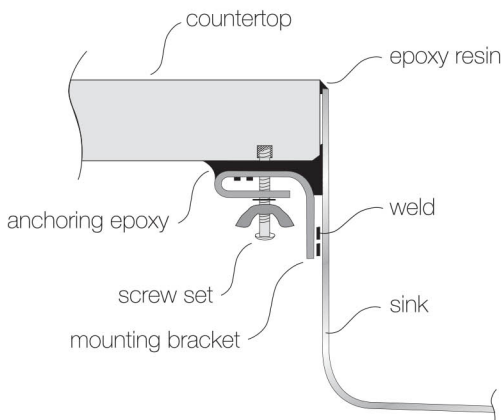

TOPZERO®

LISBON TZ R400

Seamless Edge Stainless Steel Sink

GENERAL

Fine quality sink bowls formed of 18 gauge BA 304 18/10 nickel bearing stainless steel.

DESIGN FEATURES

Bowl Depth : 9"
Finish : Soft Satin Finish
Underside : Aluminum Coated Premium Sound Absorbing Pads
Drain Opening : 3-1/2"

OPTIONAL ACCESSORIES

Stainless Steel Bottom Grid
Bamboo Cutting Board
Stainless Steel Drying Rack

SINK DIMENSIONS (INCHES)

INSTALLATION PROFILE *

Watch the TopZero Sink
Installation video on [YouTube](#)

SPECIFICATIONS