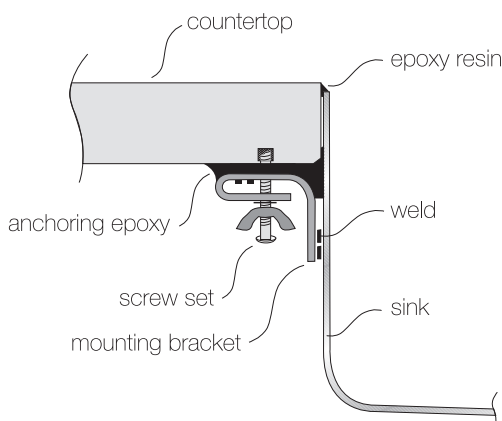

TOPZERO®

LISBON TZ R400

Seamless Edge Stainless Steel Sink

GENERAL

Fine quality sink bowls formed of 18 gauge BA 304 18/10 nickel bearing stainless steel.

DESIGN FEATURES

Bowl Depth : 9"
Finish : Soft Satin Finish
Underside : Aluminum Coated Premium Sound Absorbing Pads
Drain Opening : 3-1/2"

OPTIONAL ACCESSORIES

Stainless Steel Bottom Grid
Bamboo Cutting Board
Stainless Steel Drying Rack

SINK DIMENSIONS (INCHES)

INSTALLATION PROFILE *

Watch the TopZero Sink
Installation video on [YouTube](#)

SPECIFICATIONS