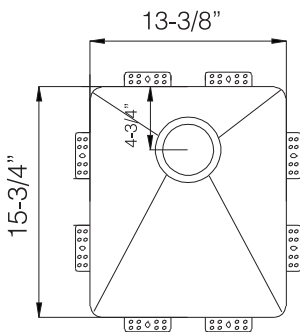

TOPZERO®

OSLO TZ R340

Seamless Edge Stainless Steel Sink

GENERAL

Fine quality sink bowls formed of 18 gauge BA 304 18/10 nickel bearing stainless steel.

DESIGN FEATURES

Bowl Depth : 9"
Finish : Soft Satin Finish
Underside : Aluminum Coated Premium
Sound Absorbing Pads
Drain Opening : 3-1/2"

OPTIONAL ACCESSORIES

Stainless Steel Bottom Grid
Bamboo Cutting Board
Glass Cutting Board
Stainless Steel Colander
Stainless Steel Drying Rack

SINK DIMENSIONS (INCHES)

SPECIFICATIONS

"U.S. and Foreign Patents Pending"