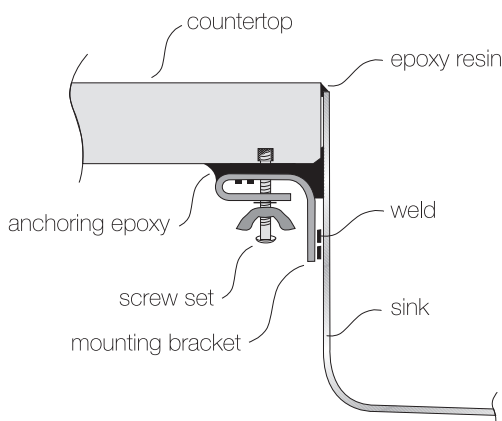

TOPZERO®

OSLO TZ R340

Seamless Edge Stainless Steel Sink

GENERAL

Fine quality sink bowls formed of 18 gauge BA 304 18/10 nickel bearing stainless steel.

DESIGN FEATURES

Bowl Depth : 9"
Finish : Soft Satin Finish
Underside : Aluminum Coated Premium
Sound Absorbing Pads
Drain Opening : 3-1/2"

OPTIONAL ACCESSORIES

Stainless Steel Bottom Grid
Bamboo Cutting Board
Glass Cutting Board
Stainless Steel Colander
Stainless Steel Drying Rack

SINK DIMENSIONS (INCHES)

SPECIFICATIONS

"U.S. and Foreign Patents Pending"

INSTALLATION PROFILE *

Watch the TopZero Sink
Installation video on [YouTube](#)

follow / like us @