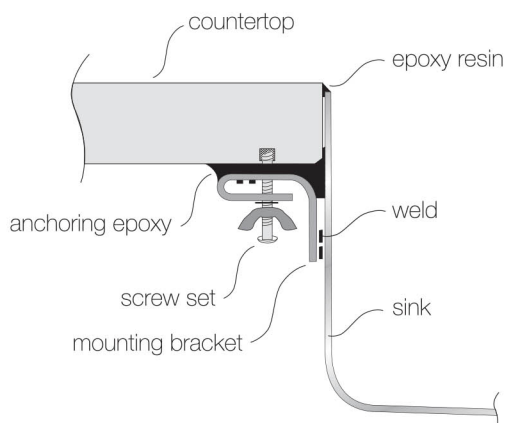

TOPZERO®

MONACO TZ L375.64

Seamless Edge Stainless Steel Sink

GENERAL

Fine quality sink bowls formed of 18 gauge BA 304 18/10 nickel bearing stainless steel.

DESIGN FEATURES

Bowl Depth : 9" large bowl 7" small bowl
Finish : Soft Satin Finish
Underside : Aluminum Coated Premium Sound Absorbing Pads
Drain Opening : 3-1/2"

OPTIONAL ACCESSORIES

Stainless Steel Bottom Grid
Bamboo Cutting Board
Glass Cutting Board
Stainless Steel Colander
Stainless Steel Drying Rack

SINK DIMENSIONS (INCHES)

INSTALLATION PROFILE *

Watch the TopZero Sink
Installation video on [YouTube](#)