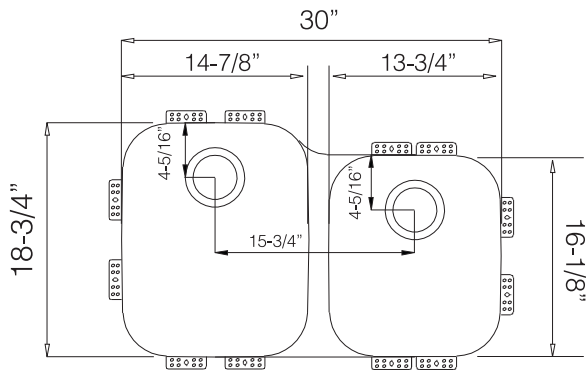

TOPZERO®

MONACO TZ L375.64

Seamless Edge Stainless Steel Sink

GENERAL

Fine quality sink bowls formed of 18 gauge BA 304 18/10 nickel bearing stainless steel.

DESIGN FEATURES

Bowl Depth : 9" large bowl 7" small bowl
Finish : Soft Satin Finish
Underside : Aluminum Coated Premium Sound Absorbing Pads
Drain Opening : 3-1/2"

OPTIONAL ACCESSORIES

Stainless Steel Bottom Grid
Bamboo Cutting Board
Glass Cutting Board
Stainless Steel Colander
Stainless Steel Drying Rack

SINK DIMENSIONS (INCHES)

INSTALLATION PROFILE *

Watch the TopZero Sink
Installation video on [YouTube](#)