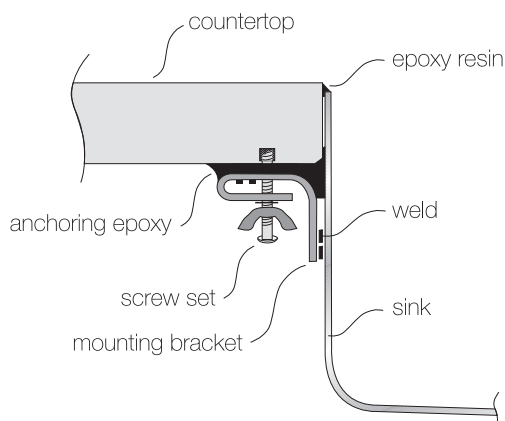

TOPZERO®

MONACO TZ L375.64

Seamless Edge Stainless Steel Sink

GENERAL

Fine quality sink bowls formed of 18 gauge BA 304 18/10 nickel bearing stainless steel.

DESIGN FEATURES

Bowl Depth : 9" large bowl 7" small bowl
Finish : Soft Satin Finish
Underside : Aluminum Coated Premium Sound Absorbing Pads
Drain Opening : 3-1/2"

OPTIONAL ACCESSORIES

Stainless Steel Bottom Grid
Bamboo Cutting Board
Glass Cutting Board
Stainless Steel Colander
Stainless Steel Drying Rack

SINK DIMENSIONS (INCHES)

INSTALLATION PROFILE *

Watch the TopZero Sink
Installation video on [YouTube](#)