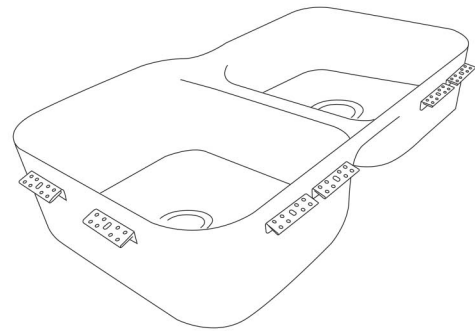

SPECIFICATIONS

"Patented in USA; Foreign Patents Pending"