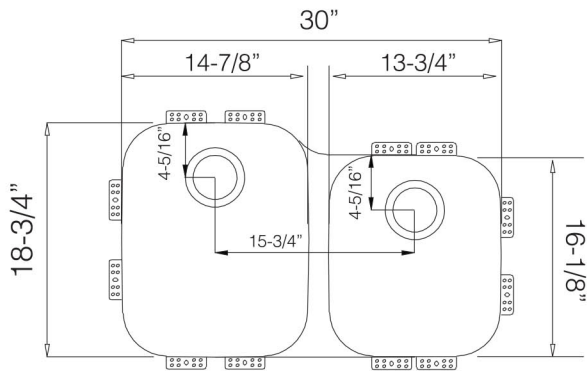

TOPZERO®

MONACO TZ L375.64

Seamless Edge Stainless Steel Sink

GENERAL

Fine quality sink bowls formed of 18 gauge BA 304 18/10 nickel bearing stainless steel.

DESIGN FEATURES

Bowl Depth : 9" large bowl 7" small bowl
Finish : Soft Satin Finish
Underside : Aluminum Coated Premium Sound Absorbing Pads
Drain Opening : 3-1/2"

OPTIONAL ACCESSORIES

Stainless Steel Bottom Grid
Bamboo Cutting Board
Glass Cutting Board
Stainless Steel Colander
Stainless Steel Drying Rack

SINK DIMENSIONS (INCHES)

INSTALLATION PROFILE *

Watch the TopZero Sink
Installation video on [YouTube](#)