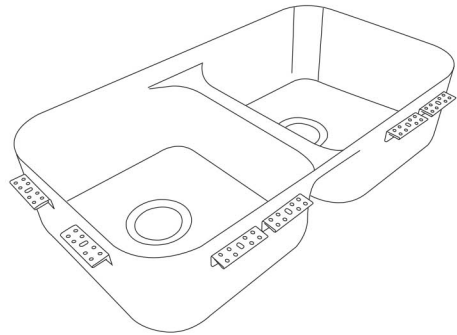

TOPZERO®

VENICE TZ L360.55

Seamless Edge Stainless Steel Sink

GENERAL

Fine quality sink bowls formed of 18 gauge BA 304 18/10 nickel bearing stainless steel.

DESIGN FEATURES

Bowl Depth : 9"
Finish : Soft Satin Finish
Underside : Aluminum Coated Premium
Sound Absorbing Pads
Drain Opening : 3-1/2"

OPTIONAL ACCESSORIES

Stainless Steel Bottom Grid
Bamboo Cutting Board
Glass Cutting Board
Stainless Steel Drying Rack

SINK DIMENSIONS (INCHES)

"Patented in USA; Foreign Patents Pending"

INSTALLATION PROFILE *