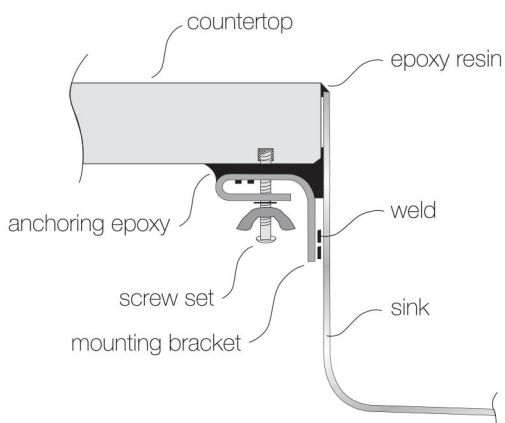

TOPZERO®

VENICE TZ L360.55

Seamless Edge Stainless Steel Sink

GENERAL

Fine quality sink bowls formed of 18 gauge BA 304 18/10 nickel bearing stainless steel.

DESIGN FEATURES

Bowl Depth : 9"
Finish : Soft Satin Finish
Underside : Aluminum Coated Premium
Sound Absorbing Pads
Drain Opening : 3-1/2"

OPTIONAL ACCESSORIES

Stainless Steel Bottom Grid
Bamboo Cutting Board
Glass Cutting Board
Stainless Steel Drying Rack

SINK DIMENSIONS (INCHES)

"Patented in USA; Foreign Patents Pending"

INSTALLATION PROFILE *

Watch the TopZero Sink
Installation video on [YouTube](#)

follow / like us @