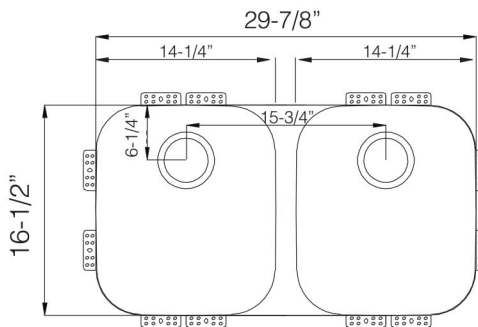

TOPZERO®

VENICE TZ L360.55

Seamless Edge Stainless Steel Sink

GENERAL

Fine quality sink bowls formed of 18 gauge BA 304 18/10 nickel bearing stainless steel.

DESIGN FEATURES

Bowl Depth : 9"
Finish : Soft Satin Finish
Underside : Aluminum Coated Premium
Sound Absorbing Pads
Drain Opening : 3-1/2"

OPTIONAL ACCESSORIES

Stainless Steel Bottom Grid
Bamboo Cutting Board
Glass Cutting Board
Stainless Steel Drying Rack

SINK DIMENSIONS (INCHES)

"Patented in USA; Foreign Patents Pending"

INSTALLATION PROFILE *