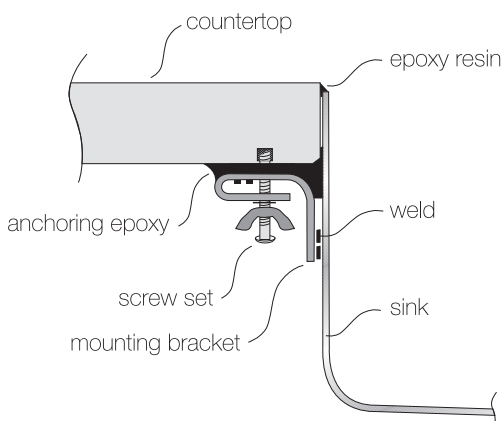

TOPZERO®

PALMA TZ D723

Seamless Edge Stainless Steel Sink

GENERAL

Fine quality sink bowls formed of 18 gauge BA 304 18/10 nickel bearing stainless steel.

DESIGN FEATURES

Bowl Depth : 9"
Finish : Soft Satin Finish
Underside : Aluminum Coated Premium
Sound Absorbing Pads
Drain Opening : 3-1/2"

OPTIONAL ACCESSORIES

Stainless Steel Bottom Grid
Bamboo Cutting Board
Stainless Steel Colander
Stainless Steel Drying Rack

SINK DIMENSIONS (INCHES)

INSTALLATION PROFILE *

Watch the TopZero Sink
Installation video on [YouTube](#)