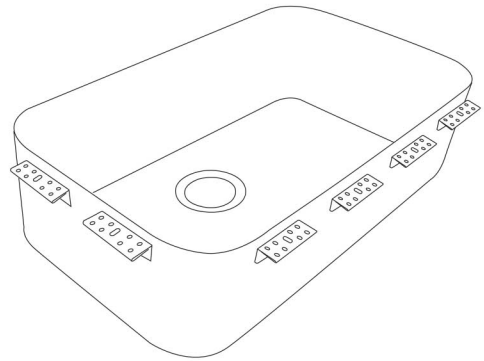

SPECIFICATIONS

"Patented in USA; Foreign Patents Pending"