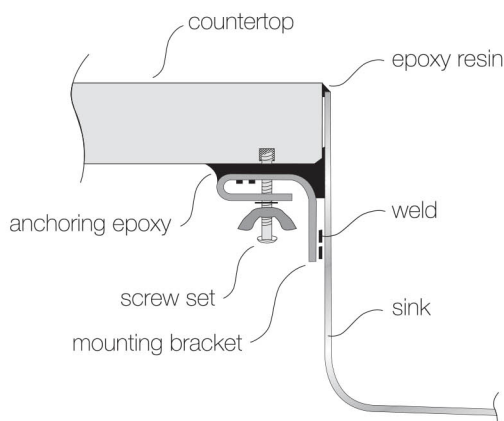

TOPZERO®

PALMA TZ D723

Seamless Edge Stainless Steel Sink

GENERAL

Fine quality sink bowls formed of 18 gauge BA 304 18/10 nickel bearing stainless steel.

DESIGN FEATURES

Bowl Depth : 9"
Finish : Soft Satin Finish
Underside : Aluminum Coated Premium
Sound Absorbing Pads
Drain Opening : 3-1/2"

OPTIONAL ACCESSORIES

Stainless Steel Bottom Grid
Bamboo Cutting Board
Stainless Steel Colander
Stainless Steel Drying Rack

SINK DIMENSIONS (INCHES)

INSTALLATION PROFILE *

Watch the TopZero Sink
Installation video on [YouTube](#)