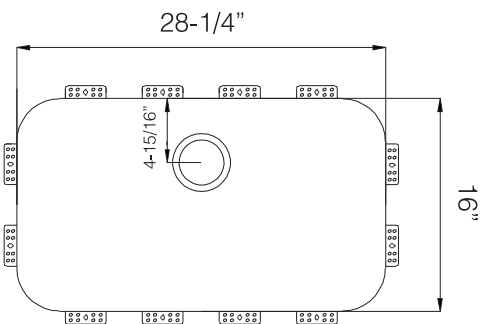

TOPZERO®

PALMA TZ D723

Seamless Edge Stainless Steel Sink

GENERAL

Fine quality sink bowls formed of 18 gauge BA 304 18/10 nickel bearing stainless steel.

DESIGN FEATURES

Bowl Depth : 9"
Finish : Soft Satin Finish
Underside : Aluminum Coated Premium
Sound Absorbing Pads
Drain Opening : 3-1/2"

OPTIONAL ACCESSORIES

Stainless Steel Bottom Grid
Bamboo Cutting Board
Stainless Steel Colander
Stainless Steel Drying Rack

SINK DIMENSIONS (INCHES)

INSTALLATION PROFILE *

Watch the TopZero Sink
Installation video on [YouTube](#)