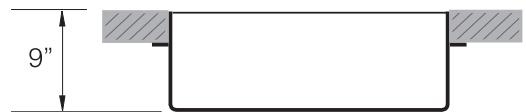

follow / like us @