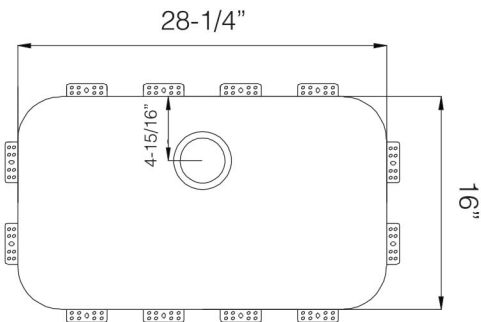

TOPZERO®

PALMA TZ D723

Seamless Edge Stainless Steel Sink

GENERAL

Fine quality sink bowls formed of 18 gauge BA 304 18/10 nickel bearing stainless steel.

DESIGN FEATURES

Bowl Depth : 9"
Finish : Soft Satin Finish
Underside : Aluminum Coated Premium
Sound Absorbing Pads
Drain Opening : 3-1/2"

OPTIONAL ACCESSORIES

Stainless Steel Bottom Grid
Bamboo Cutting Board
Stainless Steel Colander
Stainless Steel Drying Rack

SINK DIMENSIONS (INCHES)

INSTALLATION PROFILE *

Watch the TopZero Sink
Installation video on [YouTube](#)