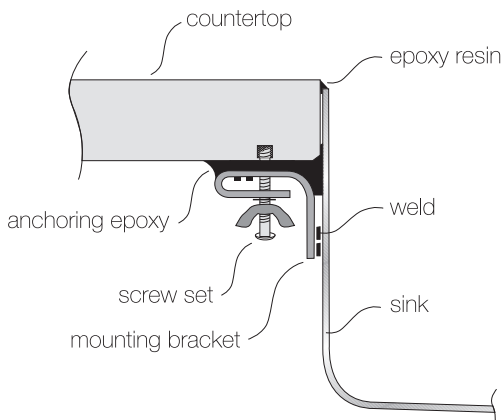

TOPZERO®

VALENCIA TZ D556

Seamless Edge Stainless Steel Sink

GENERAL

Fine quality sink bowls formed of 18 gauge BA 304 18/10 nickel bearing stainless steel.

DESIGN FEATURES

Bowl Depth : 9"
Finish : Soft Satin Finish
Underside : Aluminum Coated Premium
Sound Absorbing Pads
Drain Opening : 3-1/2"

OPTIONAL ACCESSORIES

Stainless Steel Bottom Grid
Bamboo Cutting Board
Glass Cutting Board
Stainless Steel Colander
Stainless Steel Drying Rack

SINK DIMENSIONS (INCHES)

INSTALLATION PROFILE *

Watch the TopZero Sink
Installation video on [YouTube](#)