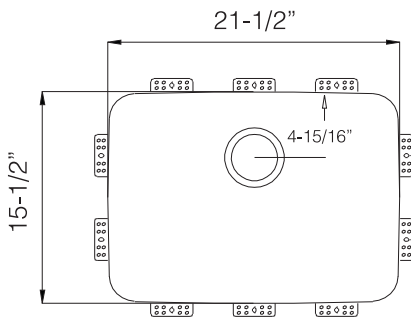

TOPZERO®

VALENCIA TZ D556

Seamless Edge Stainless Steel Sink

GENERAL

Fine quality sink bowls formed of 18 gauge BA 304 18/10 nickel bearing stainless steel.

DESIGN FEATURES

Bowl Depth : 9"
Finish : Soft Satin Finish
Underside : Aluminum Coated Premium
Sound Absorbing Pads
Drain Opening : 3-1/2"

OPTIONAL ACCESSORIES

Stainless Steel Bottom Grid
Bamboo Cutting Board
Glass Cutting Board
Stainless Steel Colander
Stainless Steel Drying Rack

SINK DIMENSIONS (INCHES)

INSTALLATION PROFILE *

Watch the TopZero Sink
Installation video on [YouTube](#)