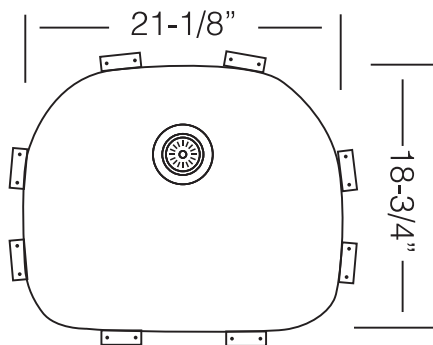

TOPZERO®

DUBLIN TZ D537

Seamless Edge Stainless Steel Sink

GENERAL

Fine quality sink bowls formed of 18 gauge BA 304 18/10 nickel bearing stainless steel.

DESIGN FEATURES

Bowl Depth : 9"
Finish : Soft Satin Finish
Underside : Sound absorbing pads and special paint
Drain Opening : 3-1/2"

OPTIONAL ACCESSORIES

Stainless Steel Rinsing Basket
Stainless Steel Bottom Grid
Bamboo Cutting Board

SINK DIMENSIONS (INCHES)

INSTALLATION PROFILE *

Watch the TopZero Sink
Installation video on [YouTube](#)