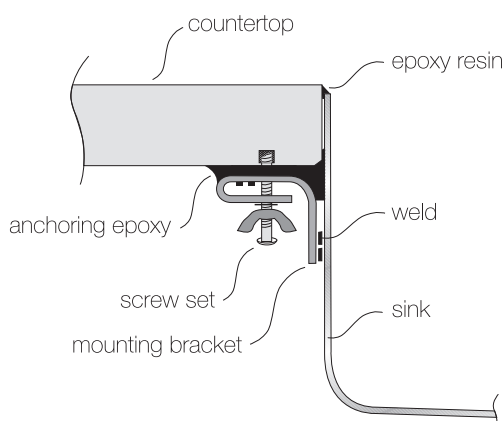

TOPZERO®

DUBLIN TZ D537

Seamless Edge Stainless Steel Sink

GENERAL

Fine quality sink bowls formed of 18 gauge BA 304 18/10 nickel bearing stainless steel.

DESIGN FEATURES

Bowl Depth : 9"
Finish : Soft Satin Finish
Underside : Sound absorbing pads and special paint
Drain Opening : 3-1/2"

OPTIONAL ACCESSORIES

Stainless Steel Rinsing Basket
Stainless Steel Bottom Grid
Bamboo Cutting Board

SINK DIMENSIONS (INCHES)

INSTALLATION PROFILE *

Watch the TopZero Sink
Installation video on [YouTube](#)