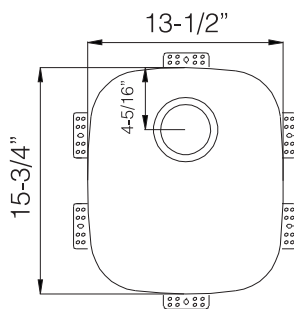

### GENERAL

Fine quality sink bowls formed of 18 gauge BA 304 18/10 nickel bearing stainless steel.

### DESIGN FEATURES

Bowl Depth : 9"  
Finish : Soft Satin Finish  
Underside : Aluminum Coated Premium  
Sound Absorbing Pads  
Drain Opening : 3-1/2"

### SINK DIMENSIONS (INCHES)