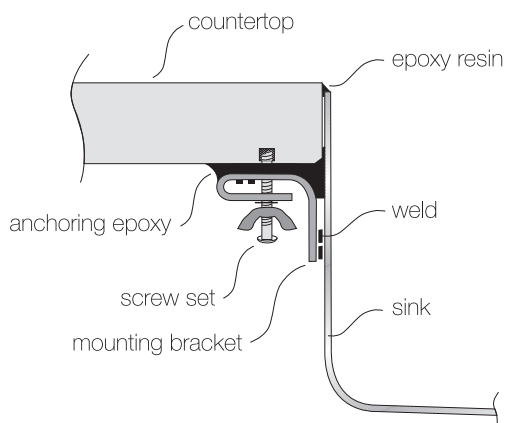

INSTALLATION PROFILE *

Watch the TopZero Sink
Installation video on [YouTube](#)

follow / like us @