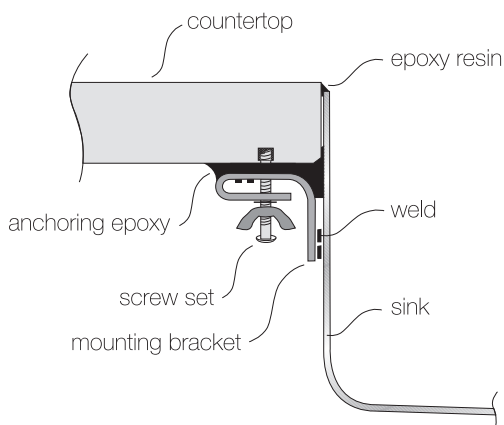

INSTALLATION PROFILE *

Watch the TopZero Sink
Installation video on [YouTube](#)