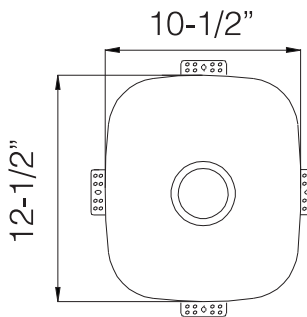

### DESIGN FEATURES

Bowl Depth : 7"  
Finish : Soft Satin Finish  
Underside : Aluminum Coated Premium  
Sound Absorbing Pads  
Drain Opening : 3-1/2"

### SINK DIMENSIONS (INCHES)